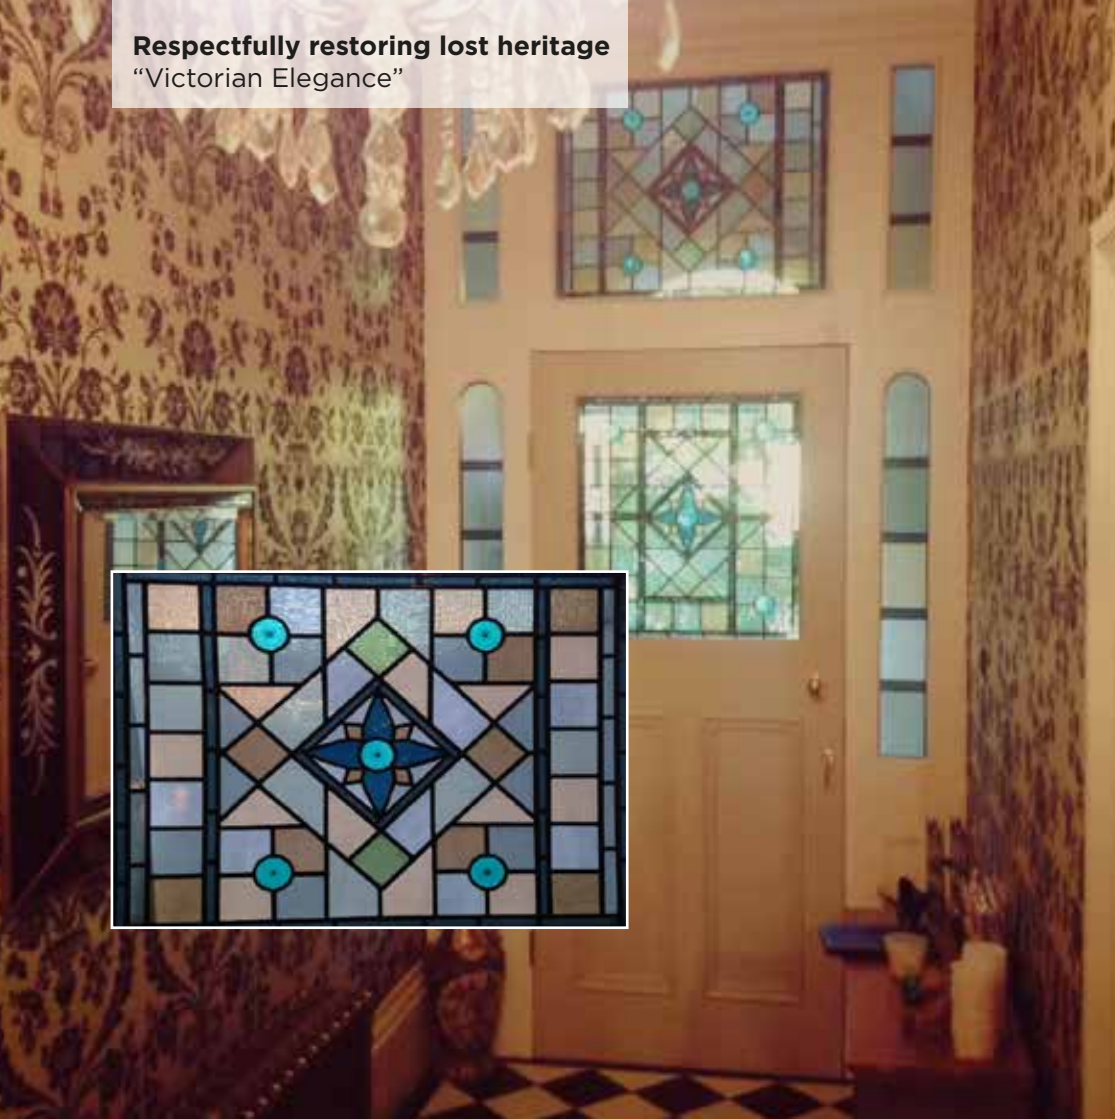

Respectfully restoring lost heritage
"Victorian Elegance"

Obscuring unsightly views
"Bluebell Variations"

Inspirational residential installations
"Arc towards the sun"

caryl hallett stained glass

Individually commissioned stained glass installations

Using traditional methods and craftsmanship, Caryl's installations are both functional and works of art. Her work is often abstract, inspired by nature and by the beauty of the glass itself.

Some effects such as painted detail, sand-blasting and fused work are added when appropriate, but most of her work is with unembellished glass, exploiting the exquisite brilliance of the medium and its relationship with light.