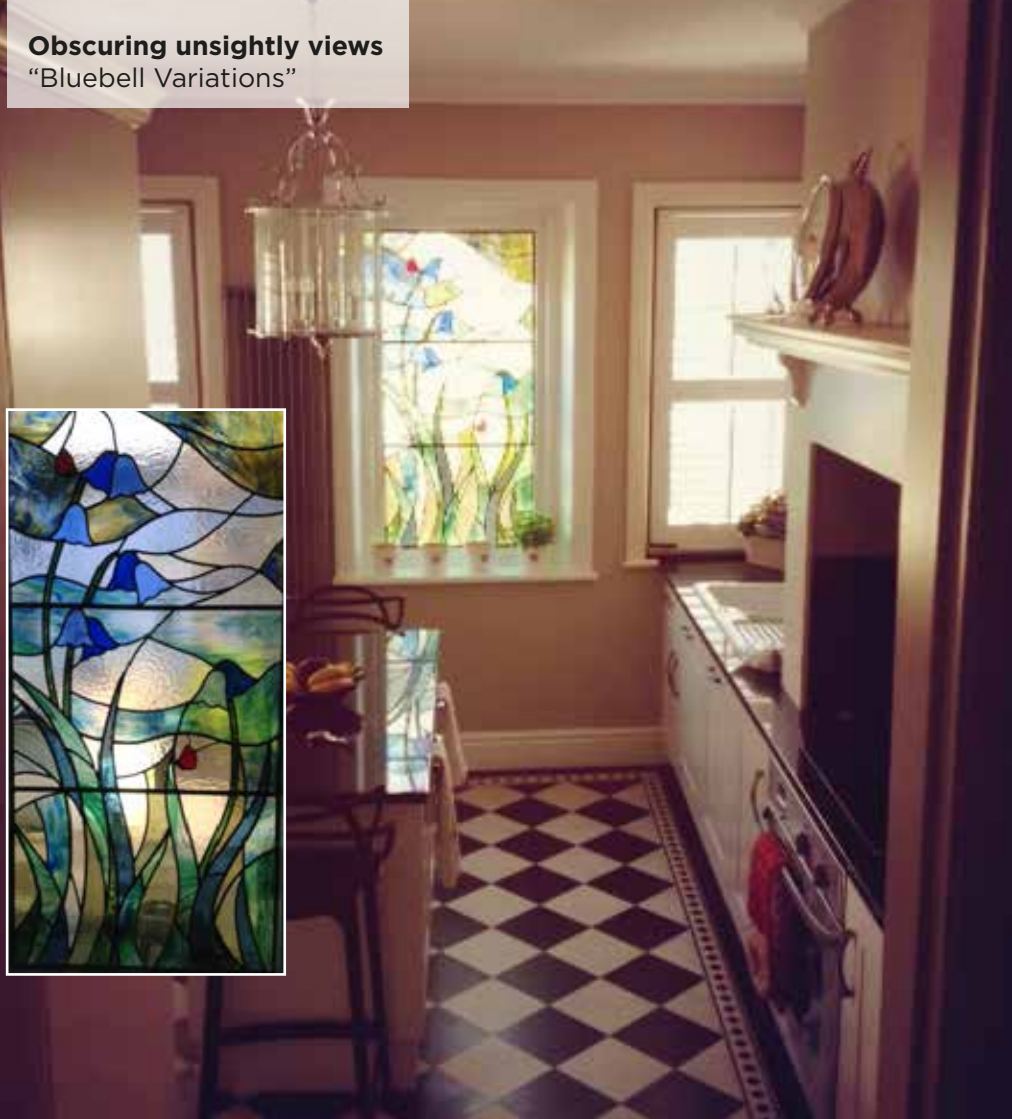

Respectfully restoring lost heritage
"Victorian Elegance"

Obscuring unsightly views
"Bluebell Variations"

Inspirational residential installations
"Arc towards the sun"

caryl hallett stained glass

Individually commissioned stained glass installations

Using traditional methods and craftsmanship, Caryl's installations are both functional and works of art. Her work is often abstract, inspired by nature and by the beauty of the glass itself.

Some effects such as painted detail, sand-blasting and fused work are added when appropriate, but most of her work is with unembellished glass, exploiting the exquisite brilliance of the medium and its relationship with light.